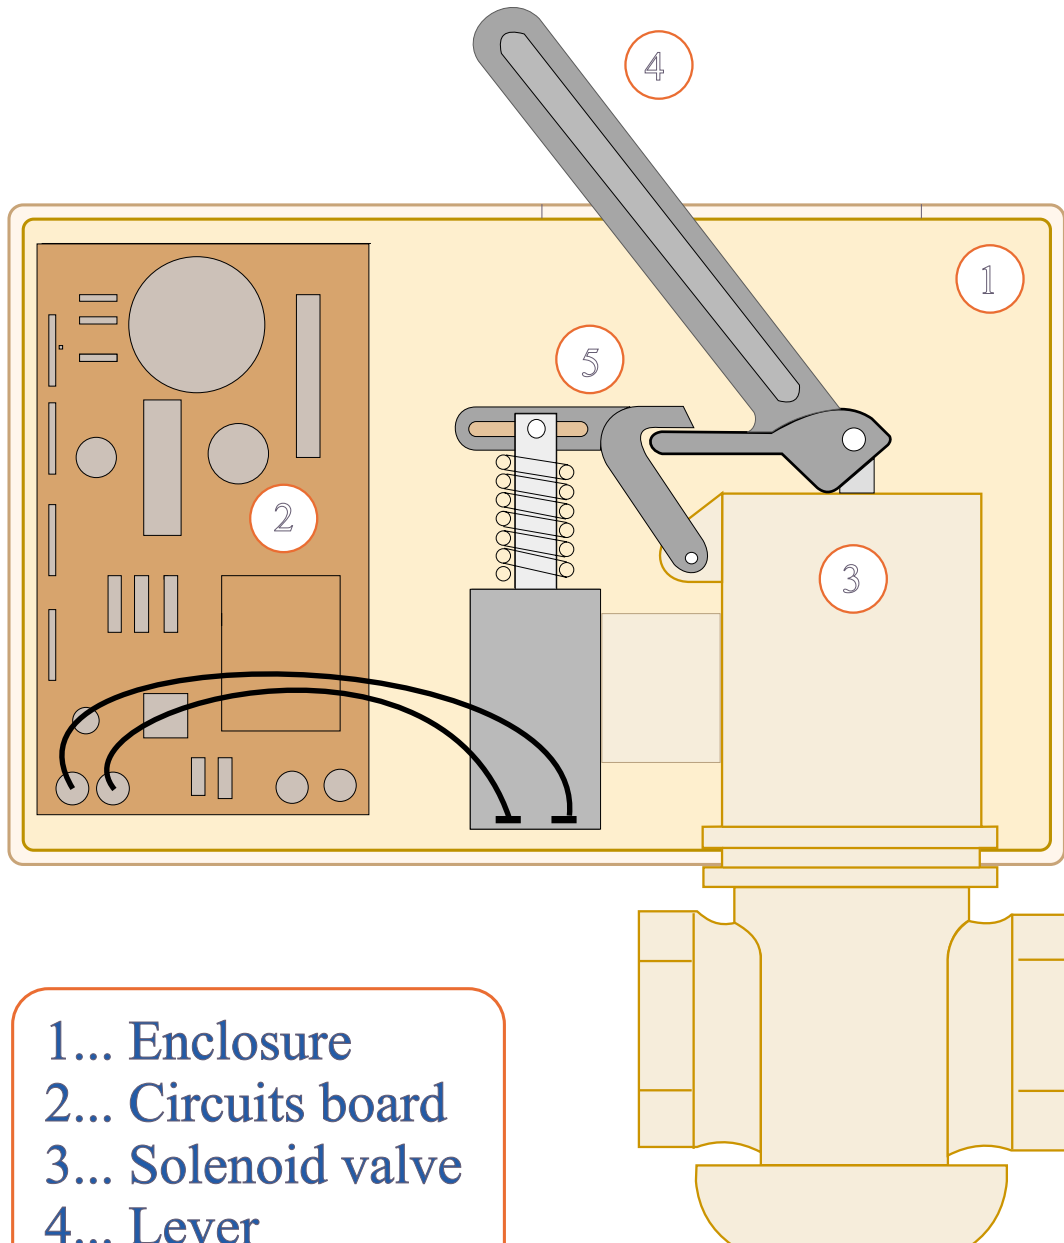

WATER DETECTION SYSTEM

Inside view

MODEL 3239, 3839, 341

- 1... Enclosure
- 2... Circuits board
- 3... Solenoid valve
- 4... Lever
- 5... Latch

GIVE Systems Inc

<http://www.aqua-stop.com>